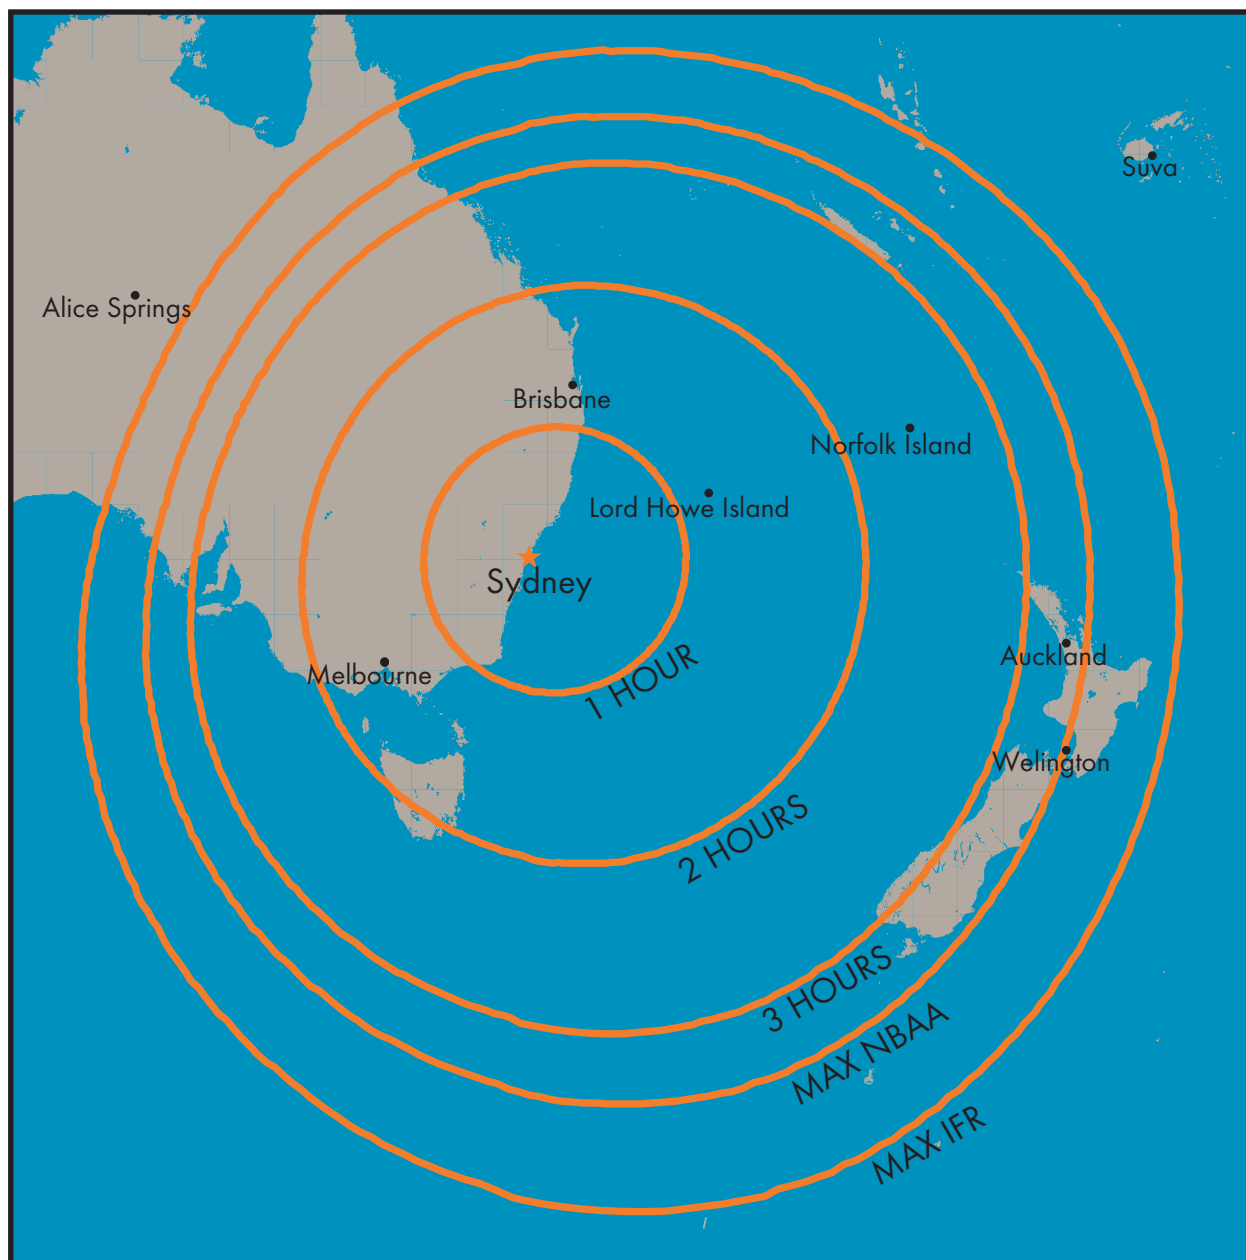

ECLIPSE 500 Range

ECLIPSE
AVIATION

From Sydney, Australia
1 Pilot, 3 Passengers
85% Annual Winds, Long Range Cruise, ISA

The actual range of the Eclipse 500 will vary based on flight conditions, actual winds, passenger loading, optional equipment, etc. The max ranges shown correspond to an NBAA range of 1,125 nm and a 45 min IFR range of 1,300 nm. This map should not be used for flight planning purposes and is subject to change.

Pilot weight is 200lb.
Passenger weight is 170lb each.

© Eclipse Aviation Corporation