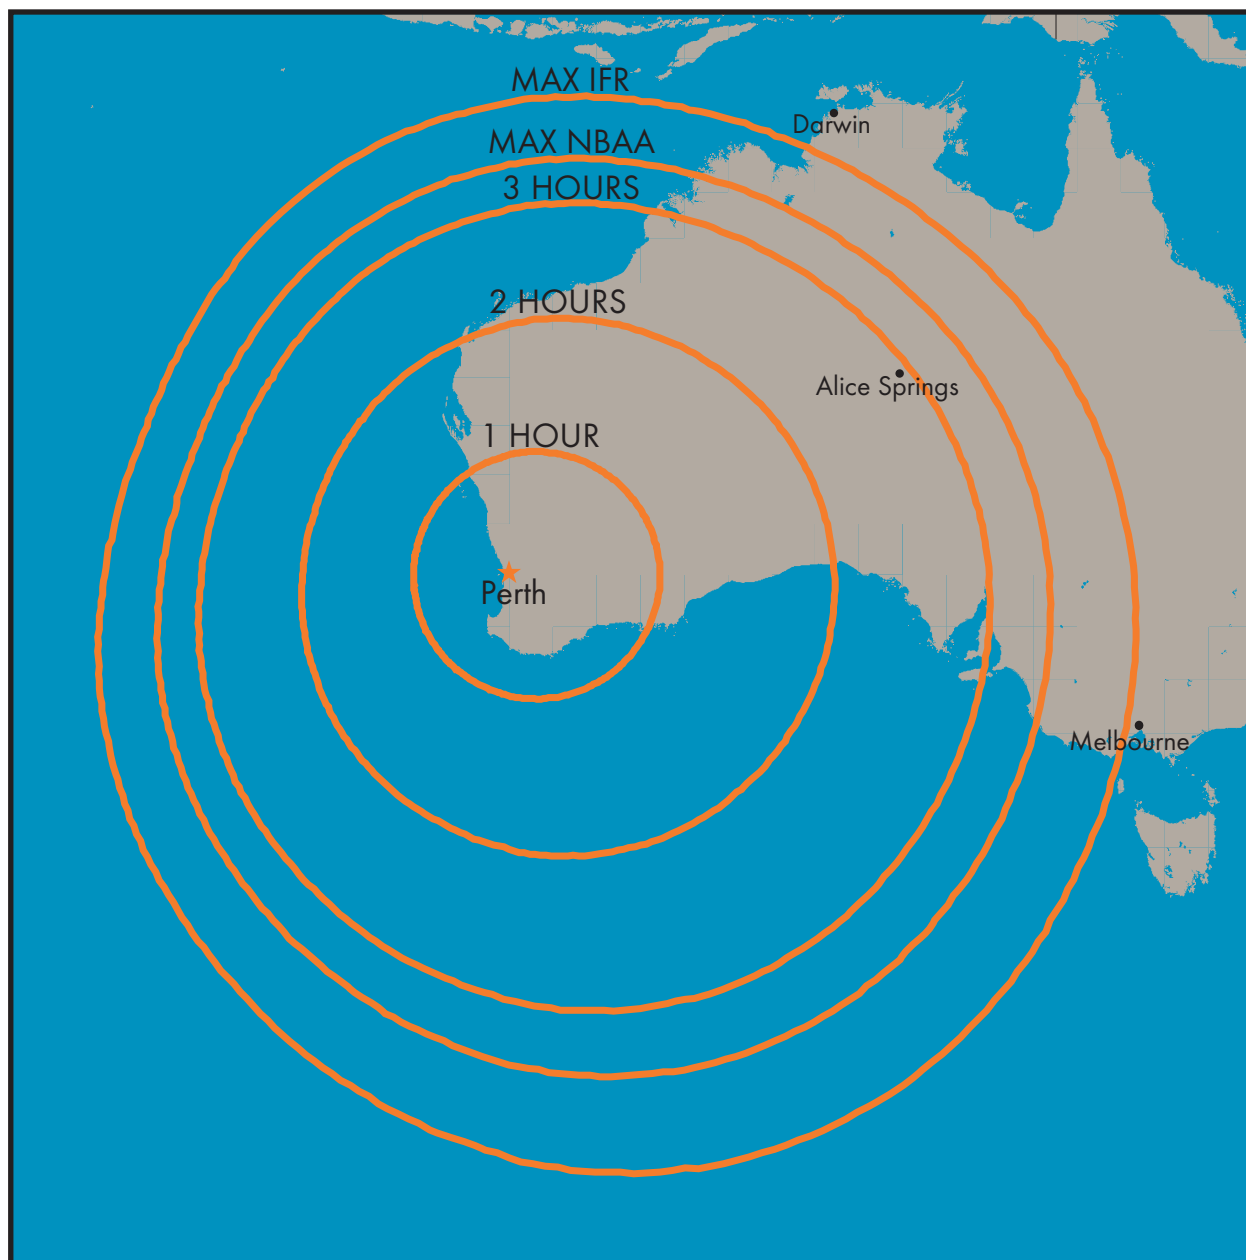

# ECLIPSE 500 Range

ECLIPSE  
AVIATION

From Perth, Australia  
1 Pilot, 3 Passengers  
85% Annual Winds, Long Range Cruise, ISA

The actual range of the Eclipse 500 will vary based on flight conditions, actual winds, passenger loading, optional equipment, etc. The max ranges shown correspond to an NBAA range of 1,125 nm and a 45 min IFR range of 1,300 nm. This map should not be used for flight planning purposes and is subject to change.

Pilot weight is 200lb.  
Passenger weight is 170lb each.

© Eclipse Aviation Corporation