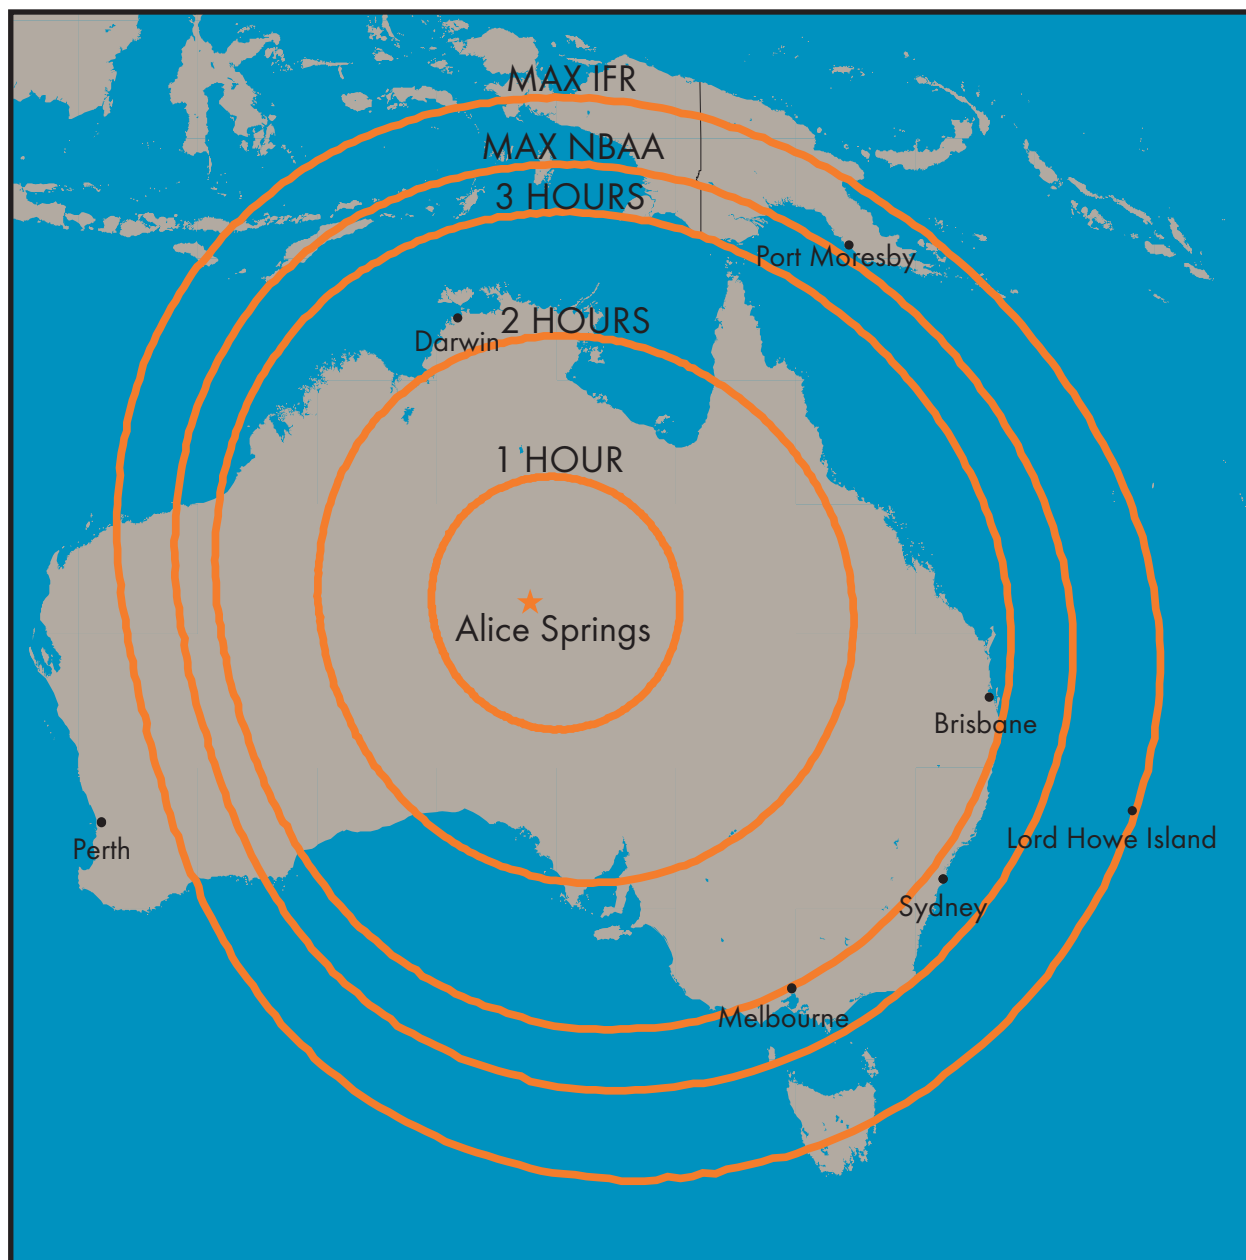

ECLIPSE 500 Range

ECLIPSE
AVIATION

From Alice Springs, Australia
1 Pilot, 3 Passengers
85% Annual Winds, Long Range Cruise, ISA

The actual range of the Eclipse 500 will vary based on flight conditions, actual winds, passenger loading, optional equipment, etc. The max ranges shown correspond to an NBAA range of 1,125 nm and a 45 min IFR range of 1,300 nm. This map should not be used for flight planning purposes and is subject to change.

Pilot weight is 200lb.
Passenger weight is 170lb each.

© Eclipse Aviation Corporation